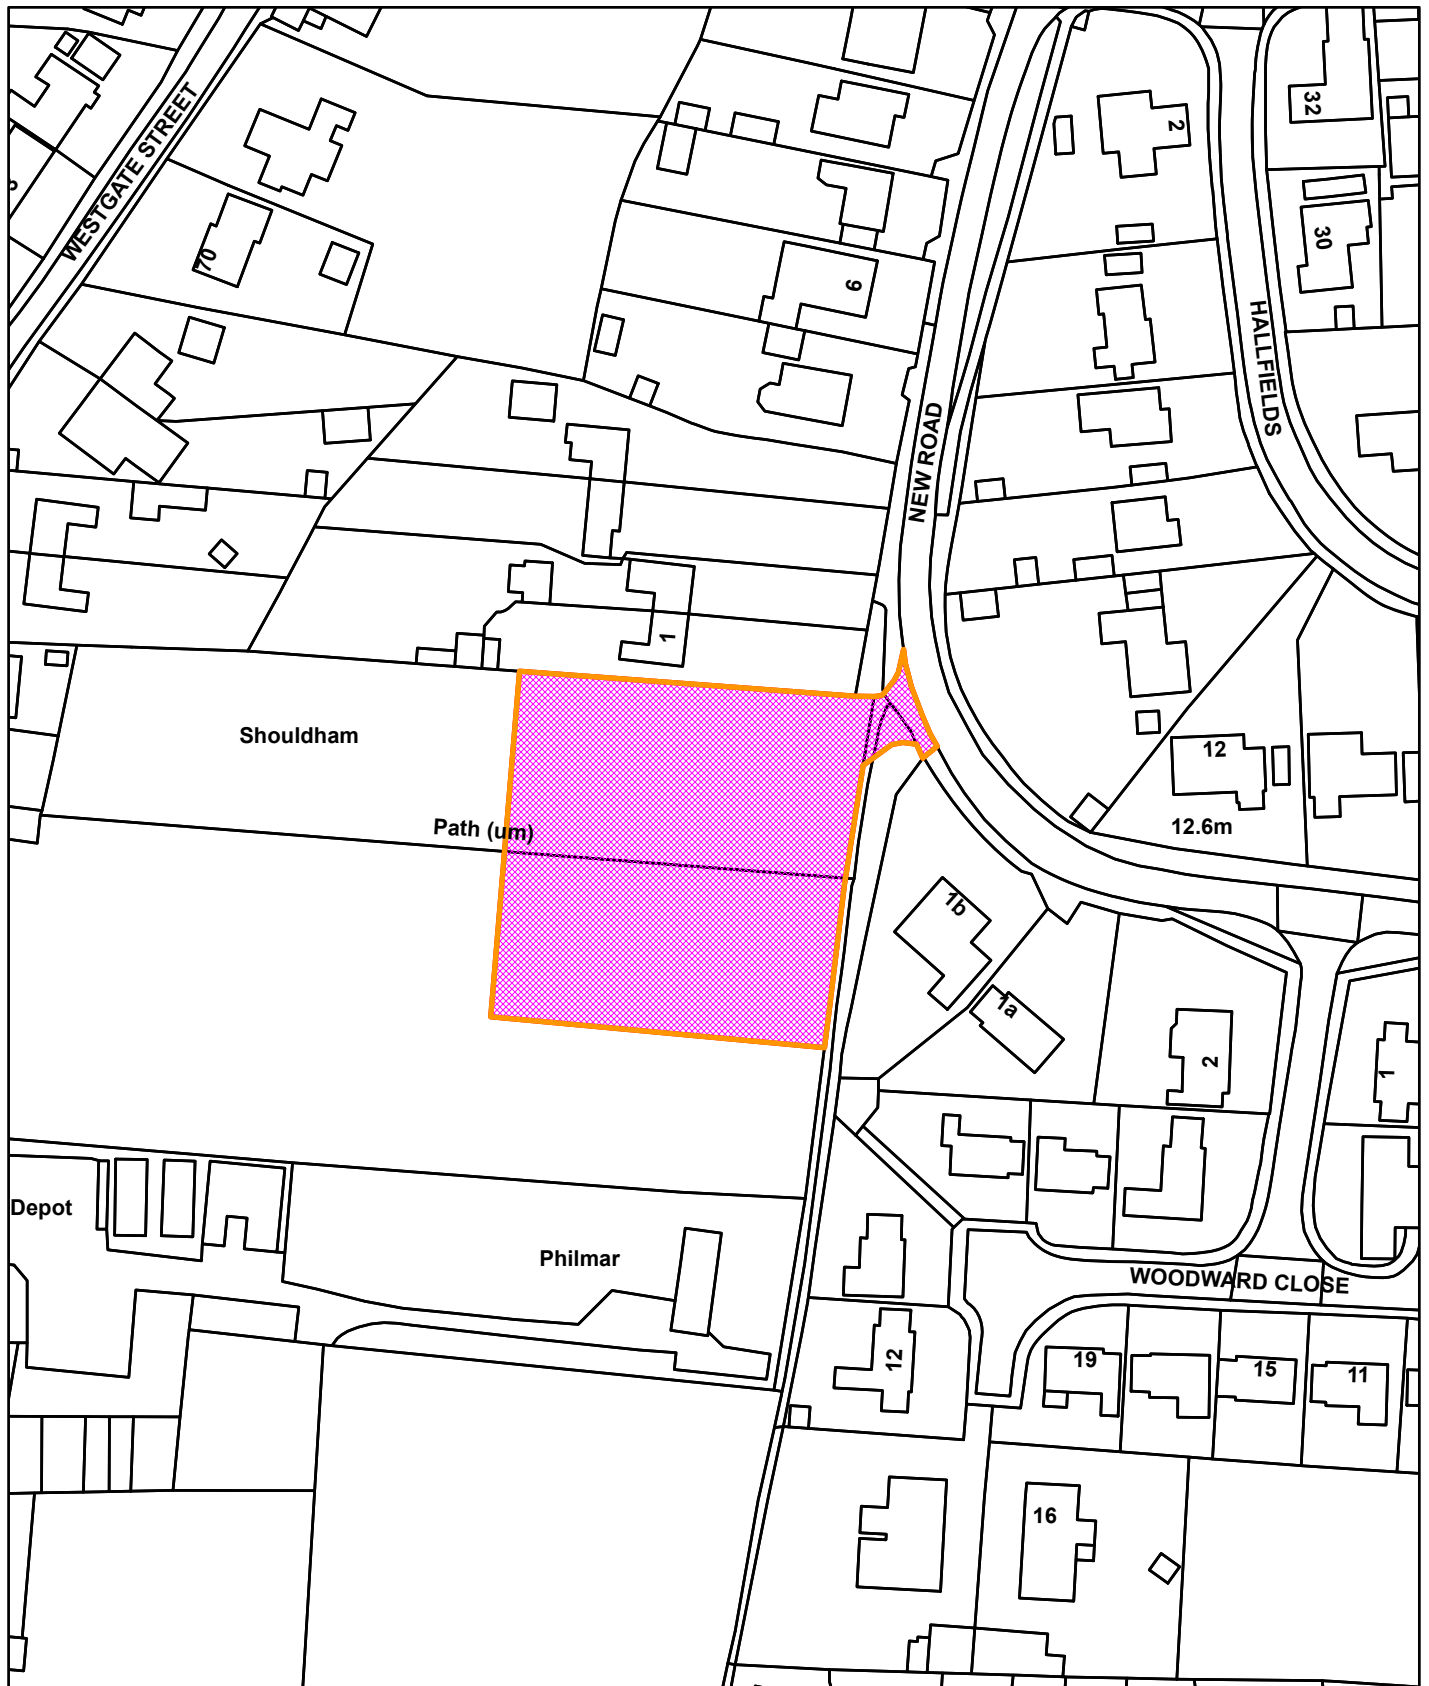

23/00056/F

Land E of 52 to 60 Westgate Street Shouldham PE33 0DF

© Crown copyright and database rights 2023
Ordnance Survey 100024314

20/09/2023